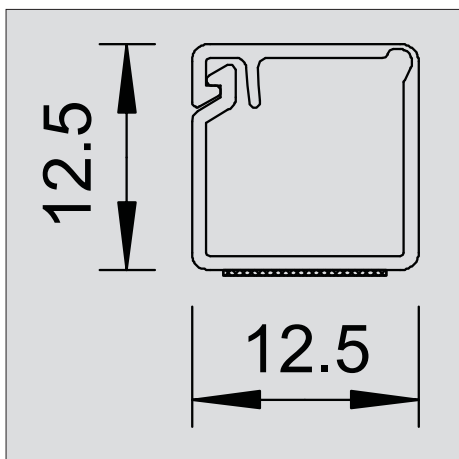

Mini trunking with adhesive film and hinge cover MD12

Mini trunking with adhesive film and hinge cover.

Pulling off the film on the base allows the WDK trunking to be stuck directly on the wall.

Type	Colour	Length mm	Pack. m	Weight kg/100 m	Item No.
WDKMD12RW	Pure white	2000	80	7,000	6150 28 4
WDKMD12CW	Cream	2000	80	7,000	6150 17 9

PVC Polyvinylchloride

CE